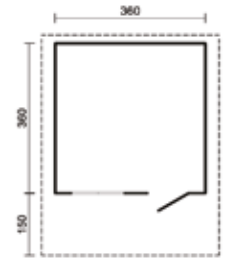

ATHENS - 2m x 2m

BELGRADE - 2.7m x 2.4m

GENEVA - 3.6m x 3m

MILAN - 4.8m x 3.6m

34mm Wall Cabin Range

BEST BUY

Full Fitting Service And Survey Available

SALZBURG - 4.5m x 3.3m

BORDEAUX - 3.6m x 3m

BUY WITH CONFIDENCE FROM AN ESTABLISHED SUPPLIER OF QUALITY BUILDINGS

www.atkinsonsencing.co.uk

44mm Wall Cabin Range

Expert Advice And Knowlegable Staff

SEVILLE - 3.6m x 3.6m

FLORENCE - 3.6m x 3.6m

LYON - 3.3m x 5.4m

MADRID - 5.1m x 3m

MALMO - 5.1m x 3.9m

Summer House Range

Display Models At Our South Milford Branch

BEST BUY

VIENNA - 5.71m x 4.21m

OSLO - 2.8m x 2.8m

PARIS - 4.3m x 2.8m

PRAGUE - 3.3m x 3.3m

Summer House Range

Exceptionally Finely Crafted Outdoor Buildings

PORTO - 3.3m x 3.3m

VALENCIA - 4.21m

VALETTA - 2.85m

BEST BUY