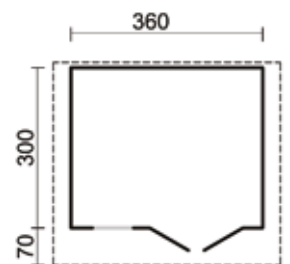

BORDEAUX - 3.6m x 3m

BUY WITH CONFIDENCE FROM AN ESTABLISHED SUPPLIER OF QUALITY BUILDINGS

www.atkinsonsencing.co.uk