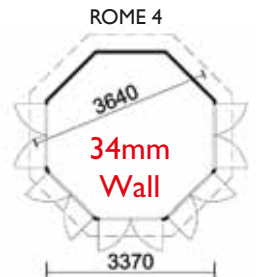

ATHENS - 2m x 2m

BELGRADE - 2.7m x 2.4m

GENEVA - 3.6m x 3m

MILAN - 4.8m x 3.6m

34mm Wall Cabin Range

BEST BUY

Full Fitting Service And Survey Available

SALZBURG - 4.5m x 3.3m

LYON - 3.3m x 5.4m

MADRID - 5.1m x 3m

MALMO - 5.1m x 3.9m

Summer House Range

Display Models At Our South Milford Branch

BEST BUY

VIENNA - 5.71m x 4.21m

OSLO - 2.8m x 2.8m

PARIS - 4.3m x 2.8m

PRAGUE - 3.3m x 3.3m

Summer House Range

Exceptionally Finely Crafted Outdoor Buildings

PORTO - 3.3m x 3.3m

VALENCIA - 4.21m

VALETTA - 2.85m

BEST BUY

ROME - 3.64m

“A Wonderful addition to our garden”

MONACO - 3.5m

Please Call For Expert Advice

South Milford - 0845 073 1071

Castleford - 01977 550441

Leeds - 0113 2709 799

NOTICE