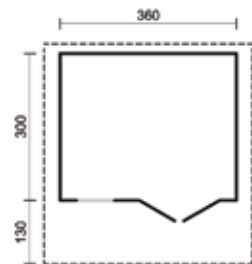

Made From Best Quality Nordic Spruce

VENICE

Venice 1 - (A)2.4m x (B)2.4m
 Venice 2 - (A)3.0m x (B)2.4m
 Venice 3 - (A)3.0m x (B)3.0m

BRUGES

Bruges 1 - (A)2.4m x (B)2.0m
 Bruges 2 - (A)2.4m x (B)2.4m
 Bruges 3 - (A)3.0m x (B)2.4m
 Bruges 4 - (A)3.0m x (B)3.0m

ATHENS - 2m x 2m

BELGRADE - 2.7m x 2.4m

GENEVA - 3.6m x 3m

MILAN - 4.8m x 3.6m

34mm Wall Cabin Range

BEST BUY

Full Fitting Service And Survey Available

SALZBURG - 4.5m x 3.3m

LYON - 3.3m x 5.4m

MADRID - 5.1m x 3m

MALMO - 5.1m x 3.9m

Summer House Range

Display Models At Our South Milford Branch

BEST BUY

VIENNA - 5.71m x 4.21m

OSLO - 2.8m x 2.8m

PARIS - 4.3m x 2.8m

PRAGUE - 3.3m x 3.3m

Summer House Range

Exceptionally Finely Crafted Outdoor Buildings

PORTO - 3.3m x 3.3m

VALENCIA - 4.21m

VALETTA - 2.85m

BEST BUY