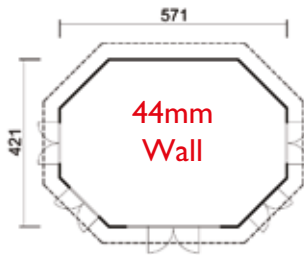

ATHENS - 2m x 2m

BELGRADE - 2.7m x 2.4m

GENEVA - 3.6m x 3m

MILAN - 4.8m x 3.6m

34mm Wall Cabin Range

BEST BUY

Full Fitting Service And Survey Available

SALZBURG - 4.5m x 3.3m

LYON - 3.3m x 5.4m

MADRID - 5.1m x 3m

MALMO - 5.1m x 3.9m

Summer House Range

Display Models At Our South Milford Branch

BEST BUY

VIENNA - 5.71m x 4.21m

OSLO - 2.8m x 2.8m

PARIS - 4.3m x 2.8m

PRAGUE - 3.3m x 3.3m

Summer House Range

Exceptionally Finely Crafted Outdoor Buildings

PORTO - 3.3m x 3.3m

VALENCIA - 4.21m

VALETTA - 2.85m

BEST BUY

ROME - 3.64m

“A Wonderful addition to our garden”

MONACO - 3.5m

Please Call For Expert Advice

South Milford - 0845 073 1071

Castleford - 01977 550441

Leeds - 0113 2709 799

NOTICE