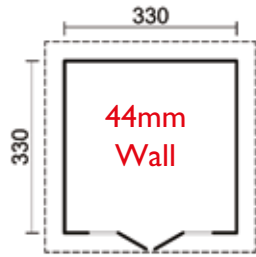

ATHENS - 2m x 2m

BELGRADE - 2.7m x 2.4m

GENEVA - 3.6m x 3m

MILAN - 4.8m x 3.6m

34mm Wall Cabin Range

BEST BUY

Full Fitting Service And Survey Available

SALZBURG - 4.5m x 3.3m

LYON - 3.3m x 5.4m

MADRID - 5.1m x 3m

MALMO - 5.1m x 3.9m

Summer House Range

Display Models At Our South Milford Branch

BEST BUY

VIENNA - 5.71m x 4.21m

OSLO - 2.8m x 2.8m

PARIS - 4.3m x 2.8m

PRAGUE - 3.3m x 3.3m

Summer House Range

Exceptionally Finely Crafted Outdoor Buildings

PORTO - 3.3m x 3.3m

VALENCIA - 4.21m

VALETTA - 2.85m

BEST BUY

ROME - 3.64m

“A Wonderful addition to our garden”

MONACO - 3.5m

Please Call For Expert Advice

South Milford - 0845 073 1071

Castleford - 01977 550441

Leeds - 0113 2709 799

NOTICE