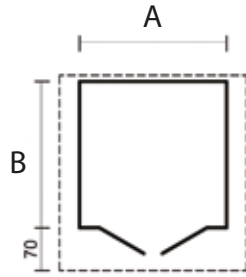

Made From Best Quality Nordic Spruce

VENICE

Venice 1 - (A)2.4m x (B)2.4m
 Venice 2 - (A)3.0m x (B)2.4m
 Venice 3 - (A)3.0m x (B)3.0m

BRUGES

Bruges 1 - (A)2.4m x (B)2.0m
 Bruges 2 - (A)2.4m x (B)2.4m
 Bruges 3 - (A)3.0m x (B)2.4m
 Bruges 4 - (A)3.0m x (B)3.0m

ATHENS - 2m x 2m

BELGRADE - 2.7m x 2.4m

GENEVA - 3.6m x 3m

MILAN - 4.8m x 3.6m

34mm Wall Cabin Range

BEST BUY

Full Fitting Service And Survey Available

SALZBURG - 4.5m x 3.3m