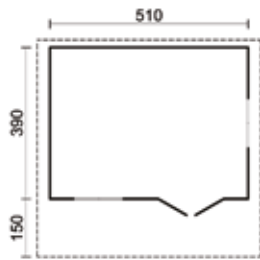

ATHENS - 2m x 2m

BELGRADE - 2.7m x 2.4m

GENEVA - 3.6m x 3m

MILAN - 4.8m x 3.6m

34mm Wall Cabin Range

BEST BUY

Full Fitting Service And Survey Available

SALZBURG - 4.5m x 3.3m

BORDEAUX - 3.6m x 3m

BUY WITH CONFIDENCE FROM AN ESTABLISHED SUPPLIER OF QUALITY BUILDINGS

www.atkinsonsencing.co.uk

44mm Wall Cabin Range

Expert Advice And Knowlegable Staff

SEVILLE - 3.6m x 3.6m

FLORENCE - 3.6m x 3.6m

LYON - 3.3m x 5.4m

MADRID - 5.1m x 3m

MALMO - 5.1m x 3.9m

Summer House Range

Display Models At Our South Milford Branch

BEST BUY

VIENNA - 5.71m x 4.21m

OSLO - 2.8m x 2.8m

PARIS - 4.3m x 2.8m

PRAGUE - 3.3m x 3.3m

Summer House Range

Exceptionally Finely Crafted Outdoor Buildings

PORTO - 3.3m x 3.3m

VALENCIA - 4.21m

VALETTA - 2.85m

BEST BUY