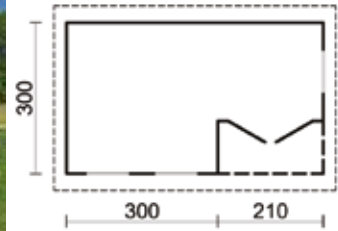

Made From Best Quality Nordic Spruce

VENICE

Venice 1 - (A)2.4m x (B)2.4m
 Venice 2 - (A)3.0m x (B)2.4m
 Venice 3 - (A)3.0m x (B)3.0m

BRUGES

Bruges 1 - (A)2.4m x (B)2.0m
 Bruges 2 - (A)2.4m x (B)2.4m
 Bruges 3 - (A)3.0m x (B)2.4m
 Bruges 4 - (A)3.0m x (B)3.0m

ATHENS - 2m x 2m

BELGRADE - 2.7m x 2.4m

GENEVA - 3.6m x 3m

MILAN - 4.8m x 3.6m

34mm Wall Cabin Range

BEST BUY

Full Fitting Service And Survey Available

SALZBURG - 4.5m x 3.3m

LYON - 3.3m x 5.4m

MADRID - 5.1m x 3m

MALMO - 5.1m x 3.9m

Summer House Range

Display Models At Our South Milford Branch

BEST BUY

VIENNA - 5.71m x 4.21m

OSLO - 2.8m x 2.8m

PARIS - 4.3m x 2.8m

PRAGUE - 3.3m x 3.3m

Summer House Range

Exceptionally Finely Crafted Outdoor Buildings

PORTO - 3.3m x 3.3m

VALENCIA - 4.21m

VALETTA - 2.85m

BEST BUY