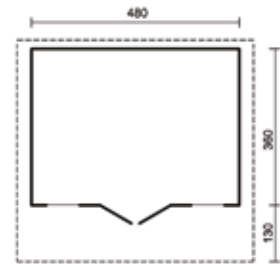

Made From Best Quality Nordic Spruce

VENICE

Venice 1 - (A)2.4m x (B)2.4m
 Venice 2 - (A)3.0m x (B)2.4m
 Venice 3 - (A)3.0m x (B)3.0m

BRUGES

Bruges 1 - (A)2.4m x (B)2.0m
 Bruges 2 - (A)2.4m x (B)2.4m
 Bruges 3 - (A)3.0m x (B)2.4m
 Bruges 4 - (A)3.0m x (B)3.0m

ATHENS - 2m x 2m

BELGRADE - 2.7m x 2.4m

GENEVA - 3.6m x 3m

MILAN - 4.8m x 3.6m

34mm Wall Cabin Range

BEST BUY

Full Fitting Service And Survey Available

SALZBURG - 4.5m x 3.3m

LYON - 3.3m x 5.4m

MADRID - 5.1m x 3m

MALMO - 5.1m x 3.9m

Summer House Range

Display Models At Our South Milford Branch

BEST BUY

VIENNA - 5.71m x 4.21m

OSLO - 2.8m x 2.8m

PARIS - 4.3m x 2.8m

PRAGUE - 3.3m x 3.3m

Summer House Range

Exceptionally Finely Crafted Outdoor Buildings

PORTO - 3.3m x 3.3m

VALENCIA - 4.21m

VALETTA - 2.85m

BEST BUY