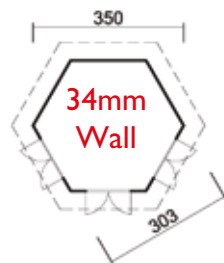

ATHENS - 2m x 2m

BELGRADE - 2.7m x 2.4m

GENEVA - 3.6m x 3m

MILAN - 4.8m x 3.6m

34mm Wall Cabin Range

BEST BUY

Full Fitting Service And Survey Available

SALZBURG - 4.5m x 3.3m

LYON - 3.3m x 5.4m

MADRID - 5.1m x 3m

MALMO - 5.1m x 3.9m

Summer House Range

Display Models At Our South Milford Branch

BEST BUY

VIENNA - 5.71m x 4.21m

OSLO - 2.8m x 2.8m

PARIS - 4.3m x 2.8m

PRAGUE - 3.3m x 3.3m

Summer House Range

Exceptionally Finely Crafted Outdoor Buildings

PORTO - 3.3m x 3.3m

VALENCIA - 4.21m

VALETTA - 2.85m

BEST BUY

ROME - 3.64m

“A Wonderful addition to our garden”

MONACO - 3.5m

Please Call For Expert Advice

South Milford - 0845 073 1071

Castleford - 01977 550441

Leeds - 0113 2709 799

NOTICE