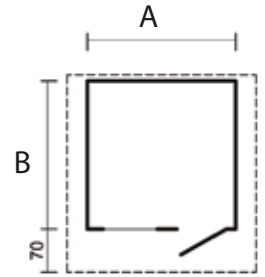

Made From Best Quality Nordic Spruce

VENICE

Venice 1 - (A)2.4m x (B)2.4m
 Venice 2 - (A)3.0m x (B)2.4m
 Venice 3 - (A)3.0m x (B)3.0m

BRUGES

Bruges 1 - (A)2.4m x (B)2.0m
 Bruges 2 - (A)2.4m x (B)2.4m
 Bruges 3 - (A)3.0m x (B)2.4m
 Bruges 4 - (A)3.0m x (B)3.0m

ATHENS - 2m x 2m

BELGRADE - 2.7m x 2.4m

GENEVA - 3.6m x 3m

MILAN - 4.8m x 3.6m

34mm Wall Cabin Range

BEST BUY

Full Fitting Service And Survey Available

SALZBURG - 4.5m x 3.3m