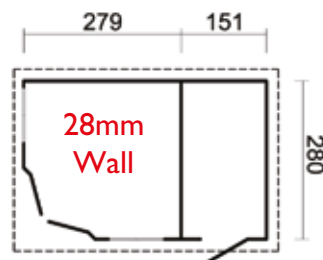

ATHENS - 2m x 2m

BELGRADE - 2.7m x 2.4m

GENEVA - 3.6m x 3m

MILAN - 4.8m x 3.6m

34mm Wall Cabin Range

BEST BUY

Full Fitting Service And Survey Available

SALZBURG - 4.5m x 3.3m

LYON - 3.3m x 5.4m

MADRID - 5.1m x 3m

MALMO - 5.1m x 3.9m

Summer House Range

Display Models At Our South Milford Branch

BEST BUY

VIENNA - 5.71m x 4.21m

OSLO - 2.8m x 2.8m

PARIS - 4.3m x 2.8m

PRAGUE - 3.3m x 3.3m

Summer House Range

Exceptionally Finely Crafted Outdoor Buildings

PORTO - 3.3m x 3.3m

VALENCIA - 4.21m

VALETTA - 2.85m

BEST BUY

ROME - 3.64m

“A Wonderful addition to our garden”

MONACO - 3.5m

Please Call For Expert Advice

South Milford - 0845 073 1071

Castleford - 01977 550441

Leeds - 0113 2709 799

NOTICE