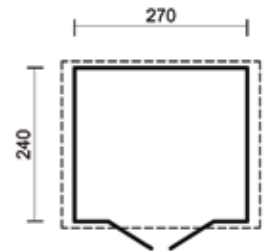

Made From Best Quality Nordic Spruce

VENICE

Venice 1 - (A)2.4m x (B)2.4m
 Venice 2 - (A)3.0m x (B)2.4m
 Venice 3 - (A)3.0m x (B)3.0m

BRUGES

Bruges 1 - (A)2.4m x (B)2.0m
 Bruges 2 - (A)2.4m x (B)2.4m
 Bruges 3 - (A)3.0m x (B)2.4m
 Bruges 4 - (A)3.0m x (B)3.0m

ATHENS - 2m x 2m

BELGRADE - 2.7m x 2.4m

GENEVA - 3.6m x 3m

MILAN - 4.8m x 3.6m

34mm Wall Cabin Range

BEST BUY

Full Fitting Service And Survey Available

SALZBURG - 4.5m x 3.3m

LYON - 3.3m x 5.4m

MADRID - 5.1m x 3m

MALMO - 5.1m x 3.9m

Summer House Range

Display Models At Our South Milford Branch

BEST BUY

VIENNA - 5.71m x 4.21m

OSLO - 2.8m x 2.8m

PARIS - 4.3m x 2.8m

PRAGUE - 3.3m x 3.3m

Summer House Range

Exceptionally Finely Crafted Outdoor Buildings

PORTO - 3.3m x 3.3m

VALENCIA - 4.21m

VALETTA - 2.85m

BEST BUY