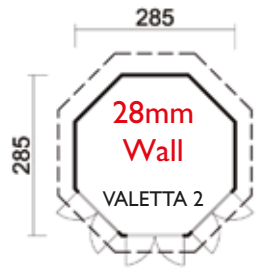

ATHENS - 2m x 2m

BELGRADE - 2.7m x 2.4m

GENEVA - 3.6m x 3m

MILAN - 4.8m x 3.6m

34mm Wall Cabin Range

BEST BUY

Full Fitting Service And Survey Available

SALZBURG - 4.5m x 3.3m

LYON - 3.3m x 5.4m

MADRID - 5.1m x 3m

MALMO - 5.1m x 3.9m

Summer House Range

Display Models At Our South Milford Branch

BEST BUY

VIENNA - 5.71m x 4.21m

OSLO - 2.8m x 2.8m

PARIS - 4.3m x 2.8m

PRAGUE - 3.3m x 3.3m

Summer House Range

Exceptionally Finely Crafted Outdoor Buildings

PORTO - 3.3m x 3.3m

VALENCIA - 4.21m

VALETTA - 2.85m

BEST BUY

ROME - 3.64m

“A Wonderful addition to our garden”

MONACO - 3.5m

Please Call For Expert Advice

South Milford - 0845 073 1071

Castleford - 01977 550441

Leeds - 0113 2709 799

NOTICE