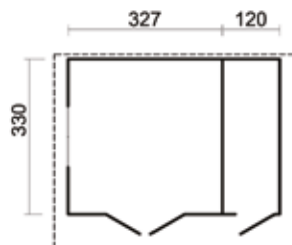

Made From Best Quality Nordic Spruce

VENICE

Venice 1 - (A)2.4m x (B)2.4m
 Venice 2 - (A)3.0m x (B)2.4m
 Venice 3 - (A)3.0m x (B)3.0m

BRUGES

Bruges 1 - (A)2.4m x (B)2.0m
 Bruges 2 - (A)2.4m x (B)2.4m
 Bruges 3 - (A)3.0m x (B)2.4m
 Bruges 4 - (A)3.0m x (B)3.0m

ATHENS - 2m x 2m

BELGRADE - 2.7m x 2.4m

GENEVA - 3.6m x 3m

MILAN - 4.8m x 3.6m

34mm Wall Cabin Range

BEST BUY

Full Fitting Service And Survey Available

SALZBURG - 4.5m x 3.3m

LYON - 3.3m x 5.4m

MADRID - 5.1m x 3m

MALMO - 5.1m x 3.9m

Summer House Range

Display Models At Our South Milford Branch

BEST BUY

VIENNA - 5.71m x 4.21m

OSLO - 2.8m x 2.8m

PARIS - 4.3m x 2.8m

PRAGUE - 3.3m x 3.3m

Summer House Range

Exceptionally Finely Crafted Outdoor Buildings

PORTO - 3.3m x 3.3m

VALENCIA - 4.21m

VALETTA - 2.85m

BEST BUY