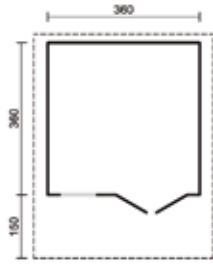

ATHENS - 2m x 2m

BELGRADE - 2.7m x 2.4m

GENEVA - 3.6m x 3m

MILAN - 4.8m x 3.6m

34mm Wall Cabin Range

BEST BUY

Full Fitting Service And Survey Available

SALZBURG - 4.5m x 3.3m

BORDEAUX - 3.6m x 3m

BUY WITH CONFIDENCE FROM AN ESTABLISHED SUPPLIER OF QUALITY BUILDINGS

www.atkinsonsencing.co.uk

44mm Wall Cabin Range

Expert Advice And Knowlegable Staff

SEVILLE - 3.6m x 3.6m

FLORENCE - 3.6m x 3.6m

LYON - 3.3m x 5.4m

MADRID - 5.1m x 3m

MALMO - 5.1m x 3.9m

Summer House Range

Display Models At Our South Milford Branch

BEST BUY

VIENNA - 5.71m x 4.21m

OSLO - 2.8m x 2.8m

PARIS - 4.3m x 2.8m

PRAGUE - 3.3m x 3.3m

Summer House Range

Exceptionally Finely Crafted Outdoor Buildings

PORTO - 3.3m x 3.3m

VALENCIA - 4.21m

VALETTA - 2.85m

BEST BUY