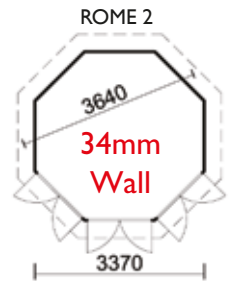

ATHENS - 2m x 2m

BELGRADE - 2.7m x 2.4m

GENEVA - 3.6m x 3m

MILAN - 4.8m x 3.6m

34mm Wall Cabin Range

BEST BUY

Full Fitting Service And Survey Available

SALZBURG - 4.5m x 3.3m

LYON - 3.3m x 5.4m

MADRID - 5.1m x 3m

MALMO - 5.1m x 3.9m

Summer House Range

Display Models At Our South Milford Branch

BEST BUY

VIENNA - 5.71m x 4.21m

OSLO - 2.8m x 2.8m

PARIS - 4.3m x 2.8m

PRAGUE - 3.3m x 3.3m

Summer House Range

Exceptionally Finely Crafted Outdoor Buildings

PORTO - 3.3m x 3.3m

VALENCIA - 4.21m

VALETTA - 2.85m

BEST BUY

ROME - 3.64m

“A Wonderful addition to our garden”

MONACO - 3.5m

Please Call For Expert Advice

South Milford - 0845 073 1071

Castleford - 01977 550441

Leeds - 0113 2709 799

NOTICE