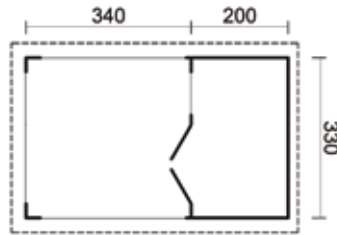

ATHENS - 2m x 2m

BELGRADE - 2.7m x 2.4m

GENEVA - 3.6m x 3m

MILAN - 4.8m x 3.6m

34mm Wall Cabin Range

BEST BUY

Full Fitting Service And Survey Available

SALZBURG - 4.5m x 3.3m

BORDEAUX - 3.6m x 3m

BUY WITH CONFIDENCE FROM AN ESTABLISHED SUPPLIER OF QUALITY BUILDINGS

www.atkinsonsencing.co.uk

44mm Wall Cabin Range

Expert Advice And Knowlegable Staff

SEVILLE - 3.6m x 3.6m

FLORENCE - 3.6m x 3.6m

LYON - 3.3m x 5.4m

MADRID - 5.1m x 3m

MALMO - 5.1m x 3.9m

Summer House Range

Display Models At Our South Milford Branch

BEST BUY

VIENNA - 5.71m x 4.21m

OSLO - 2.8m x 2.8m

PARIS - 4.3m x 2.8m

PRAGUE - 3.3m x 3.3m

Summer House Range

Exceptionally Finely Crafted Outdoor Buildings

PORTO - 3.3m x 3.3m

VALENCIA - 4.21m

VALETTA - 2.85m

BEST BUY