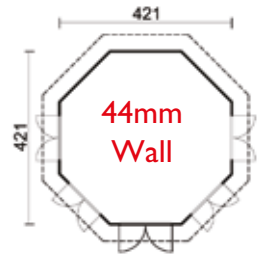

ATHENS - 2m x 2m

BELGRADE - 2.7m x 2.4m

GENEVA - 3.6m x 3m

MILAN - 4.8m x 3.6m

34mm Wall Cabin Range

BEST BUY

Full Fitting Service And Survey Available

SALZBURG - 4.5m x 3.3m

LYON - 3.3m x 5.4m

MADRID - 5.1m x 3m

MALMO - 5.1m x 3.9m

Summer House Range

Display Models At Our South Milford Branch

BEST BUY

VIENNA - 5.71m x 4.21m

OSLO - 2.8m x 2.8m

PARIS - 4.3m x 2.8m

PRAGUE - 3.3m x 3.3m

Summer House Range

Exceptionally Finely Crafted Outdoor Buildings

PORTO - 3.3m x 3.3m

VALENCIA - 4.21m

VALETTA - 2.85m

BEST BUY

ROME - 3.64m

“A Wonderful addition to our garden”

MONACO - 3.5m

Please Call For Expert Advice

South Milford - 0845 073 1071

Castleford - 01977 550441

Leeds - 0113 2709 799

NOTICE