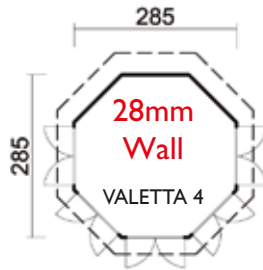

ATHENS - 2m x 2m

BELGRADE - 2.7m x 2.4m

GENEVA - 3.6m x 3m

MILAN - 4.8m x 3.6m

34mm Wall Cabin Range

BEST BUY

Full Fitting Service And Survey Available

SALZBURG - 4.5m x 3.3m

LYON - 3.3m x 5.4m

MADRID - 5.1m x 3m

MALMO - 5.1m x 3.9m

Summer House Range

Display Models At Our South Milford Branch

BEST BUY

VIENNA - 5.71m x 4.21m

OSLO - 2.8m x 2.8m

PARIS - 4.3m x 2.8m

PRAGUE - 3.3m x 3.3m

Summer House Range

Exceptionally Finely Crafted Outdoor Buildings

PORTO - 3.3m x 3.3m

VALENCIA - 4.21m

VALETTA - 2.85m

BEST BUY

ROME - 3.64m

“A Wonderful addition to our garden”

MONACO - 3.5m

Please Call For Expert Advice

South Milford - 0845 073 1071

Castleford - 01977 550441

Leeds - 0113 2709 799

NOTICE