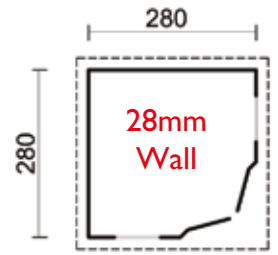

ATHENS - 2m x 2m

BELGRADE - 2.7m x 2.4m

GENEVA - 3.6m x 3m

MILAN - 4.8m x 3.6m

34mm Wall Cabin Range

BEST BUY

Full Fitting Service And Survey Available

SALZBURG - 4.5m x 3.3m

LYON - 3.3m x 5.4m

MADRID - 5.1m x 3m

MALMO - 5.1m x 3.9m

Summer House Range

Display Models At Our South Milford Branch

BEST BUY

VIENNA - 5.71m x 4.21m

OSLO - 2.8m x 2.8m

PARIS - 4.3m x 2.8m

PRAGUE - 3.3m x 3.3m

Summer House Range

Exceptionally Finely Crafted Outdoor Buildings

PORTO - 3.3m x 3.3m

VALENCIA - 4.21m

VALETTA - 2.85m

BEST BUY

ROME - 3.64m

“A Wonderful addition to our garden”

MONACO - 3.5m

Please Call For Expert Advice

South Milford - 0845 073 1071

Castleford - 01977 550441

Leeds - 0113 2709 799

NOTICE