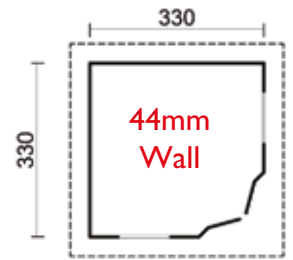

ATHENS - 2m x 2m

BELGRADE - 2.7m x 2.4m

GENEVA - 3.6m x 3m

MILAN - 4.8m x 3.6m

34mm Wall Cabin Range

BEST BUY

Full Fitting Service And Survey Available

SALZBURG - 4.5m x 3.3m

LYON - 3.3m x 5.4m

MADRID - 5.1m x 3m

MALMO - 5.1m x 3.9m

Summer House Range

Display Models At Our South Milford Branch

BEST BUY

VIENNA - 5.71m x 4.21m

OSLO - 2.8m x 2.8m

PARIS - 4.3m x 2.8m

PRAGUE - 3.3m x 3.3m

Summer House Range

Exceptionally Finely Crafted Outdoor Buildings

PORTO - 3.3m x 3.3m

VALENCIA - 4.21m

VALETTA - 2.85m

BEST BUY

ROME - 3.64m

“A Wonderful addition to our garden”

MONACO - 3.5m

Please Call For Expert Advice

South Milford - 0845 073 1071

Castleford - 01977 550441

Leeds - 0113 2709 799

NOTICE