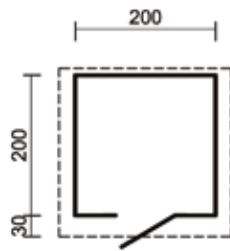

Made From Best Quality Nordic Spruce

VENICE

Venice 1 - (A)2.4m x (B)2.4m
 Venice 2 - (A)3.0m x (B)2.4m
 Venice 3 - (A)3.0m x (B)3.0m

BRUGES

Bruges 1 - (A)2.4m x (B)2.0m
 Bruges 2 - (A)2.4m x (B)2.4m
 Bruges 3 - (A)3.0m x (B)2.4m
 Bruges 4 - (A)3.0m x (B)3.0m

ATHENS - 2m x 2m

BELGRADE - 2.7m x 2.4m

GENEVA - 3.6m x 3m

MILAN - 4.8m x 3.6m

34mm Wall Cabin Range

BEST BUY

Full Fitting Service And Survey Available

SALZBURG - 4.5m x 3.3m

LYON - 3.3m x 5.4m

MADRID - 5.1m x 3m

MALMO - 5.1m x 3.9m

Summer House Range

Display Models At Our South Milford Branch

BEST BUY

VIENNA - 5.71m x 4.21m

OSLO - 2.8m x 2.8m

PARIS - 4.3m x 2.8m

PRAGUE - 3.3m x 3.3m

Summer House Range

Exceptionally Finely Crafted Outdoor Buildings

PORTO - 3.3m x 3.3m

VALENCIA - 4.21m

VALETTA - 2.85m

BEST BUY