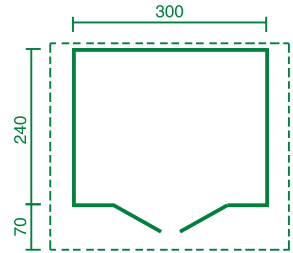

## Geneva

Wall Thickness: 28mm  
Wall Measures: 360 x 300cm  
Side Wall Height ca.: 205cm  
Ridge Height ca.: 256cm

Area ca.: 10.4m<sup>2</sup>  
Volume ca.: 23.9m<sup>3</sup>  
Roof Area: 19.8m<sup>2</sup>  
Gradient ca.: 16.1°

## Milan

Wall Thickness: 28mm  
Wall Measures: 480 x 360cm  
Side Wall Height ca.: 205cm  
Ridge Height ca.: 267cm

Area ca.: 16.8m<sup>2</sup>  
Volume ca.: 34.8m<sup>3</sup>  
Roof Area: 27m<sup>2</sup>  
Gradient ca.: 14.7°

## Venice

Wall Thickness: 28mm  
Wall Measures: 300 x 240cm  
Side Wall Height ca.: 205cm  
Ridge Height ca.: 256cm

Area ca.: 6.9m<sup>2</sup>  
Volume ca.: 16.1m<sup>3</sup>  
Roof Area: 12.2m<sup>2</sup>  
Gradient ca.: 19.2°

## Seville

Wall Thickness: 44mm  
Wall Measures: 360 x 360cm  
Side Wall Height ca.: 205cm  
Ridge Height ca.: 256cm

Area ca.: 12.3m<sup>2</sup>  
Volume ca.: 28.5m<sup>3</sup>  
Roof Area: 23.3m<sup>2</sup>  
Gradient ca.: 16.1°