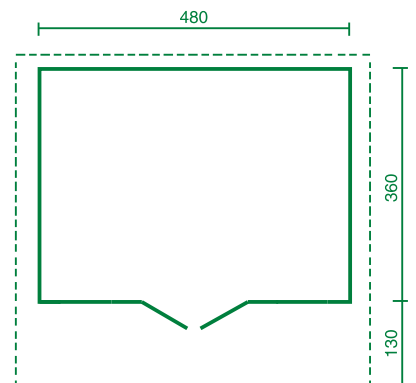

## Geneva

Wall Thickness: 28mm  
Wall Measures: 360 x 300cm  
Side Wall Height ca.: 205cm  
Ridge Height ca.: 256cm

Area ca.: 10.4m<sup>2</sup>  
Volume ca.: 23.9m<sup>3</sup>  
Roof Area: 19.8m<sup>2</sup>  
Gradient ca.: 16.1°

## Milan

Wall Thickness: 28mm  
Wall Measures: 480 x 360cm  
Side Wall Height ca.: 205cm  
Ridge Height ca.: 267cm

Area ca.: 16.8m<sup>2</sup>  
Volume ca.: 34.8m<sup>3</sup>  
Roof Area: 27m<sup>2</sup>  
Gradient ca.: 14.7°

## Venice

Wall Thickness: 28mm  
Wall Measures: 300 x 240cm  
Side Wall Height ca.: 205cm  
Ridge Height ca.: 256cm

Area ca.: 6.9m<sup>2</sup>  
Volume ca.: 16.1m<sup>3</sup>  
Roof Area: 12.2m<sup>2</sup>  
Gradient ca.: 19.2°

## Seville

Wall Thickness: 44mm  
Wall Measures: 360 x 360cm  
Side Wall Height ca.: 205cm  
Ridge Height ca.: 256cm

Area ca.: 12.3m<sup>2</sup>  
Volume ca.: 28.5m<sup>3</sup>  
Roof Area: 23.3m<sup>2</sup>  
Gradient ca.: 16.1°