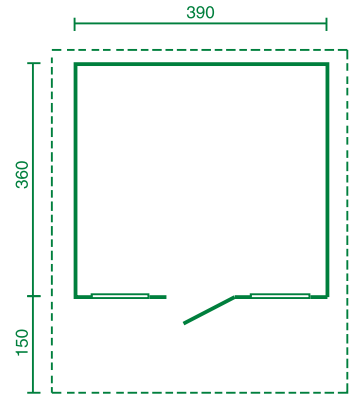

## Milan

Wall Thickness: 28mm  
Wall Measures: 480 x 360cm  
Side Wall Height ca.: 205cm  
Ridge Height ca.: 267cm

Area ca.: 16.8m<sup>2</sup>  
Volume ca.: 34.8m<sup>3</sup>  
Roof Area: 27m<sup>2</sup>  
Gradient ca.: 14.7°

## Venice

Wall Thickness: 28mm  
Wall Measures: 300 x 240cm  
Side Wall Height ca.: 205cm  
Ridge Height ca.: 256cm

Area ca.: 6.9m<sup>2</sup>  
Volume ca.: 16.1m<sup>3</sup>  
Roof Area: 12.2m<sup>2</sup>  
Gradient ca.: 19.2°

## Seville

Wall Thickness: 44mm  
Wall Measures: 360 x 360cm  
Side Wall Height ca.: 205cm  
Ridge Height ca.: 256cm

Area ca.: 12.3m<sup>2</sup>  
Volume ca.: 28.5m<sup>3</sup>  
Roof Area: 23.3m<sup>2</sup>  
Gradient ca.: 16.1°

**£2,200**  
Price includes VAT and Delivery\*

Luxury Log Cabins  
only **£2,300**

Price includes VAT and Delivery\*

Nice

Wall Thickness: 44mm  
Wall Measures: 390 x 360cm  
Side Wall Height ca.: 205cm  
Ridge Height ca.: 267cm