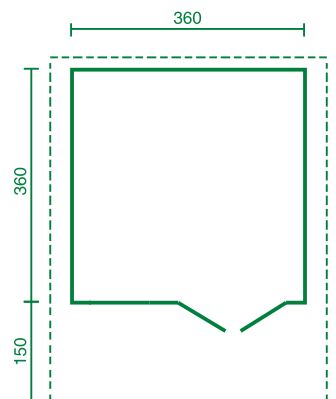

## Geneva

Wall Thickness: 28mm  
Wall Measures: 360 x 300cm  
Side Wall Height ca.: 205cm  
Ridge Height ca.: 256cm

Area ca.: 10.4m<sup>2</sup>  
Volume ca.: 23.9m<sup>3</sup>  
Roof Area: 19.8m<sup>2</sup>  
Gradient ca.: 16.1°

## Milan

Wall Thickness: 28mm  
Wall Measures: 480 x 360cm  
Side Wall Height ca.: 205cm  
Ridge Height ca.: 267cm

Area ca.: 16.8m<sup>2</sup>  
Volume ca.: 34.8m<sup>3</sup>  
Roof Area: 27m<sup>2</sup>  
Gradient ca.: 14.7°

## Venice

Wall Thickness: 28mm  
Wall Measures: 300 x 240cm  
Side Wall Height ca.: 205cm  
Ridge Height ca.: 256cm

Area ca.: 6.9m<sup>2</sup>  
Volume ca.: 16.1m<sup>3</sup>  
Roof Area: 12.2m<sup>2</sup>  
Gradient ca.: 19.2°

## Seville

Wall Thickness: 44mm  
Wall Measures: 360 x 360cm  
Side Wall Height ca.: 205cm  
Ridge Height ca.: 256cm

Area ca.: 12.3m<sup>2</sup>  
Volume ca.: 28.5m<sup>3</sup>  
Roof Area: 23.3m<sup>2</sup>  
Gradient ca.: 16.1°