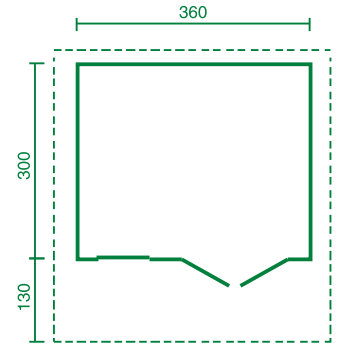

## Geneva

Wall Thickness: 28mm  
Wall Measures: 360 x 300cm  
Side Wall Height ca.: 205cm  
Ridge Height ca.: 256cm

Area ca.: 10.4m<sup>2</sup>  
Volume ca.: 23.9m<sup>3</sup>  
Roof Area: 19.8m<sup>2</sup>  
Gradient ca.: 16.1°

## Milan

Wall Thickness: 28mm  
Wall Measures: 480 x 360cm  
Side Wall Height ca.: 205cm  
Ridge Height ca.: 267cm

Area ca.: 16.8m<sup>2</sup>  
Volume ca.: 34.8m<sup>3</sup>  
Roof Area: 27m<sup>2</sup>  
Gradient ca.: 14.7°

## Venice

Wall Thickness: 28mm  
Wall Measures: 300 x 240cm  
Side Wall Height ca.: 205cm  
Ridge Height ca.: 256cm

Area ca.: 6.9m<sup>2</sup>  
Volume ca.: 16.1m<sup>3</sup>  
Roof Area: 12.2m<sup>2</sup>  
Gradient ca.: 19.2°

## Seville

Wall Thickness: 44mm  
Wall Measures: 360 x 360cm  
Side Wall Height ca.: 205cm  
Ridge Height ca.: 256cm

Area ca.: 12.3m<sup>2</sup>  
Volume ca.: 28.5m<sup>3</sup>  
Roof Area: 23.3m<sup>2</sup>  
Gradient ca.: 16.1°